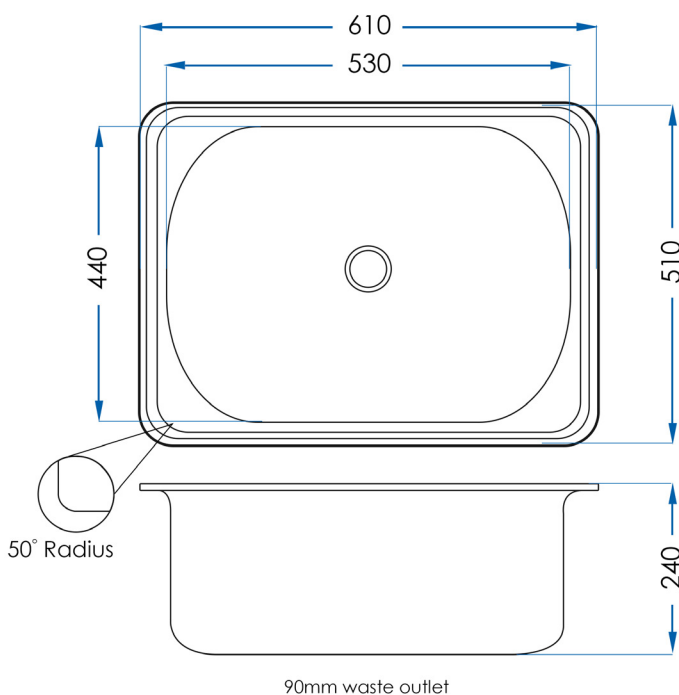

## SPECIFICATIONS

<b>Size</b>	610x510mm
<b>Bowl Size</b>	530x440mm
<b>Depth</b>	240mm
<b>Material</b>	1.0mm Stainless Steel (304)
<b>Finish</b>	Polished
<b>Waste Size</b>	90mm (waste included)
<b>Installation</b>	Inset
<b>Includes</b>	By-Pass Kit
<b>Code</b>	YH236C
<b>Warranty</b>	3 year replacement product