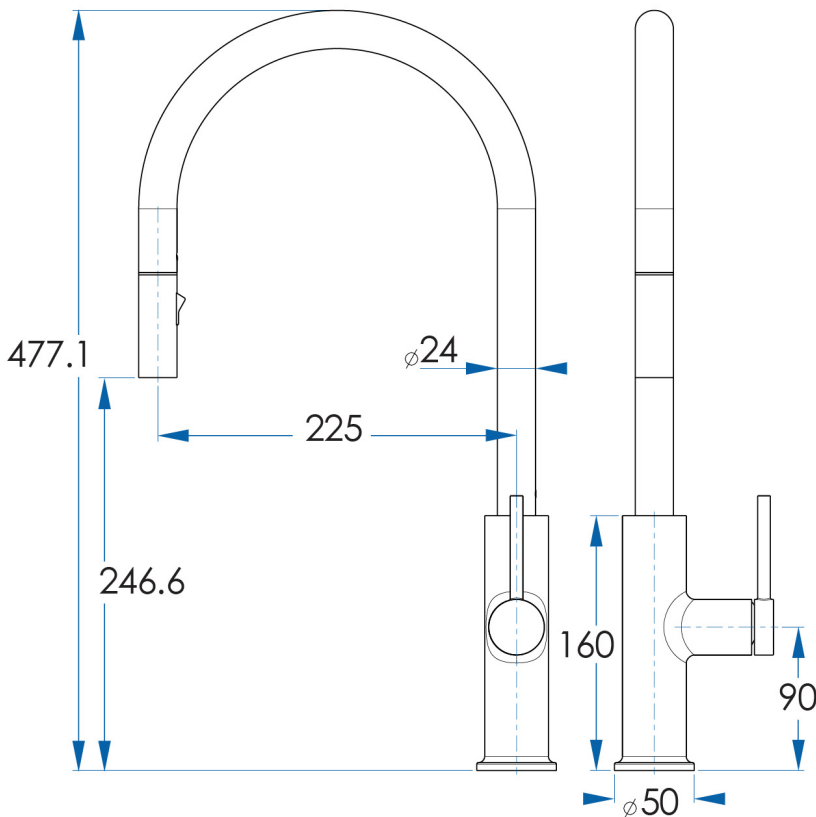

CODE	FINISH
ZA120-CH	Chrome
ZA120-MB	Matte Black
ZA120-BB	Brushed Brass
ZA120-BN	Brushed Nickel
ZA120-GM	Gunmetal